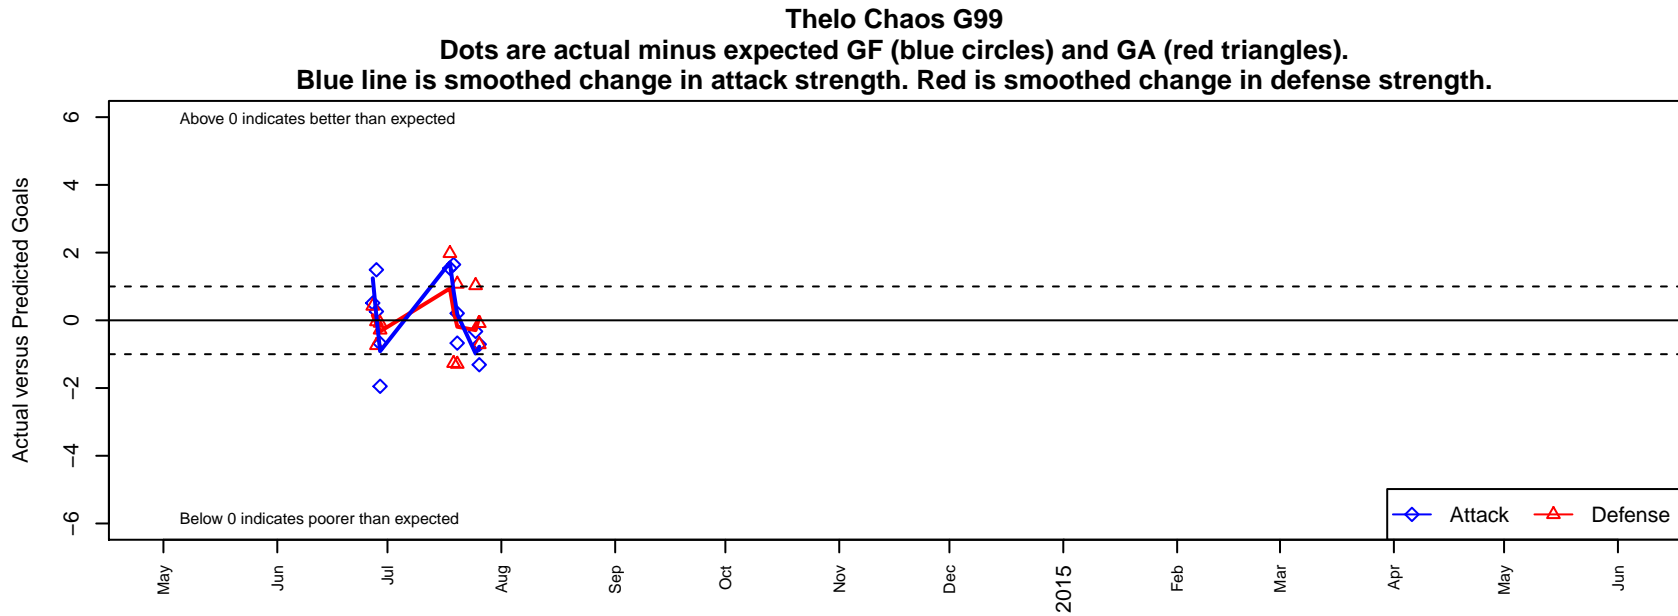

# Thelo Chaos G99

Thelo United Futbol  
Milwaukie, OR  
G99 total strength=1193  
attack=5.01 defense=3.05

alt names used:  
TUF Chaos  
Thelo Chaos  
THELO UNITED FC CHAOS (OR)

Venues played:  
2014 Clash At the Border Silver/Bronze U15  
2014 Beaverton Cup GU15 Silver  
2014 Oswego Nike Cup Silver U15

**attack and defense variance (black dot)  
relative to other teams  
and top 10 in region**

**attack and defense rating  
relative to others at age  
and all opponents in last 13 months**

**attack and defense rating  
relative to others at age  
and all opponents in last 13 months**

**Performance relative to 13 month average**

**Performance relative to 13 month average**

Distribution of opponents  
 Red = Lose zone, Blue = Win zone, Green = Even  
 Black line separates win/lose zones