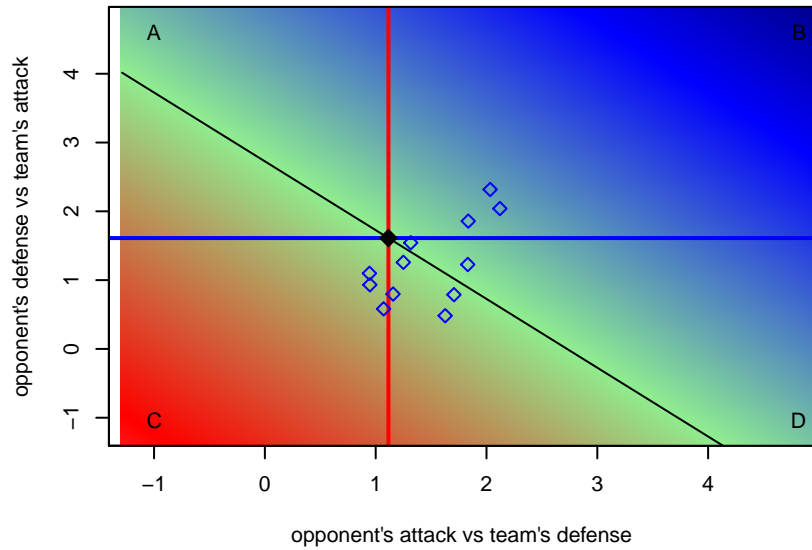

**attack and defense variance (black dot)  
relative to other teams  
and top 10 in region**

**attack and defense rating  
relative to others at age  
and all opponents in last 13 months**

**attack and defense rating  
relative to others at age  
and all opponents in last 13 months**

**Performance relative to 13 month average**

**Performance relative to 13 month average**

Distribution of opponents  
 Red = Lose zone, Blue = Win zone, Green = Even  
 Black line separates win/lose zones

lot. A=Neither has attack advantage, B=Opponent has both attack and defense advantage, C=Opponent has both attack and defense disadvantage, D=Both have

<b>date</b>	<b>home</b>		<b>away</b>		<b>venue</b>	<b>pred.home</b>	<b>pred.away</b>
2014-07-26	Thelo Chaos G99	0	ETFC Athletica Red G99	1	2014 Oswego Nike Cup Silver U15	1.31	0.91
2014-07-26	PacNW Blue G99	3	Thelo Chaos G99	0	2014 Oswego Nike Cup Silver U15	2.29	0.71
2014-07-25	Thelo Chaos G99	2	FC Salmon Creek Nemesis White G99	0	2014 Oswego Nike Cup Silver U15	2.33	1.03
2014-07-20	Westside Timbers Copa TS G00	2	Thelo Chaos G99	0	2014 Beaverton Cup GU15 Silver	3.07	0.67
2014-07-20	Thelo Chaos G99	2	THUSC Zinc G99	2	2014 Beaverton Cup GU15 Silver	1.79	0.71
2014-07-19	Thelo Chaos G99	4	XUnk BFCT G99	3	2014 Beaverton Cup GU15 Silver	2.35	1.73
2014-07-18	THUSC Chromium G99	0	Thelo Chaos G99	3	2014 Beaverton Cup GU15 Silver	1.98	1.46
2014-06-29	CWSA White G99	1	Thelo Chaos G99	2	2014 Clash At the Border Silver/Bronze U	0.92	2.68
2014-06-29	Thelo Chaos G99	1	Eastside Timbers Black G99	2	2014 Clash At the Border Silver/Bronze U	2.95	1.72
2014-06-28	Thelo Chaos G99	2	ISC Gunners B G99	1	2014 Clash At the Border Silver/Bronze U	1.74	0.96
2014-06-28	Crossfire OR LOSC Freedom G99	3	Thelo Chaos G99	2	2014 Clash At the Border Silver/Bronze U	2.26	0.51
2014-06-27	PCU Red Storm G99	1	Thelo Chaos G99	2	2014 Clash At the Border Silver/Bronze U	1.42	1.49