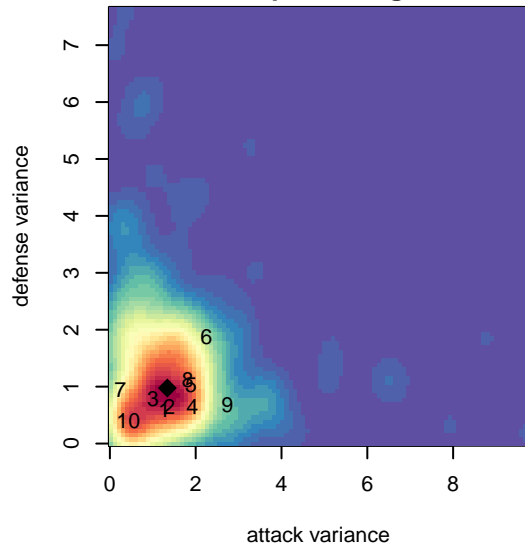

# Thelo Chaos G99

Thelo United Futbol  
Milwaukie, OR  
G99 total strength=1193  
attack=5.01 defense=3.05

alt names used:  
TUF Chaos  
Thelo Chaos  
THELO UNITED FC CHAOS (OR)

Venues played:  
2014 Clash At the Border Silver/Bronze U15  
2014 Beaverton Cup GU15 Silver  
2014 Oswego Nike Cup Silver U15

**attack and defense variance (black dot)  
relative to other teams  
and top 10 in region**

**attack and defense rating  
relative to others at age  
and all opponents in last 13 months**

**attack and defense rating  
relative to others at age  
and all opponents in last 13 months**

**Performance relative to 13 month average**

**Performance relative to 13 month average**

Distribution of opponents  
 Red = Lose zone, Blue = Win zone, Green = Even  
 Black line separates win/lose zones