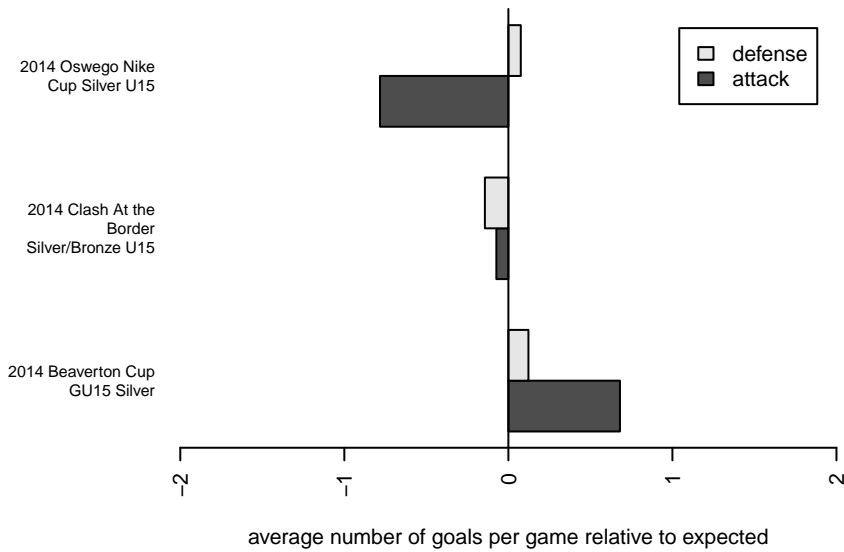

# Thelo Chaos G99

Thelo United Futbol  
Milwaukie, OR  
G99 total strength=1193  
attack=5.01 defense=3.05

alt names used:  
TUF Chaos  
Thelo Chaos  
THELO UNITED FC CHAOS (OR)

Venues played:  
2014 Clash At the Border Silver/Bronze U15  
2014 Beaverton Cup GU15 Silver  
2014 Oswego Nike Cup Silver U15

**attack and defense variance (black dot)  
relative to other teams  
and top 10 in region**

**attack and defense rating  
relative to others at age  
and all opponents in last 13 months**

**attack and defense rating  
relative to others at age  
and all opponents in last 13 months**

**Performance relative to 13 month average**

**Performance relative to 13 month average**

Distribution of opponents  
 Red = Lose zone, Blue = Win zone, Green = Even  
 Black line separates win/lose zones