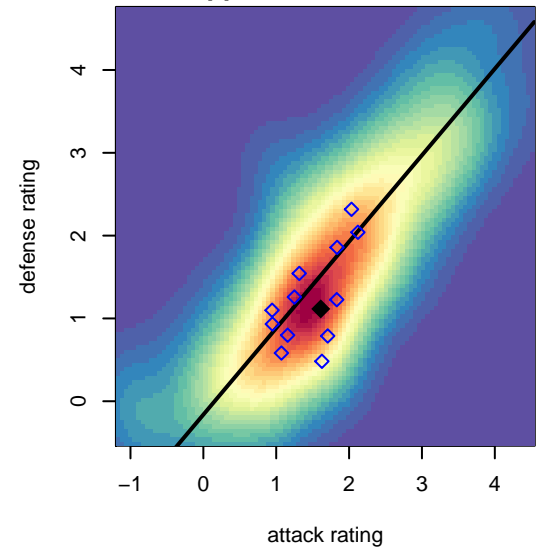

# Thelo Chaos G99

Thelo United Futbol  
Milwaukie, OR  
G99 total strength=1193  
attack=5.01 defense=3.05

alt names used:  
TUF Chaos  
Thelo Chaos  
THELO UNITED FC CHAOS (OR)

Venues played:  
2014 Clash At the Border Silver/Bronze U15  
2014 Beaverton Cup GU15 Silver  
2014 Oswego Nike Cup Silver U15

**attack and defense variance (black dot)  
relative to other teams  
and top 10 in region**

**attack and defense rating  
relative to others at age  
and all opponents in last 13 months**

**attack and defense rating  
relative to others at age  
and all opponents in last 13 months**

**Performance relative to 13 month average**

**Performance relative to 13 month average**

Distribution of opponents  
 Red = Lose zone, Blue = Win zone, Green = Even  
 Black line separates win/lose zones