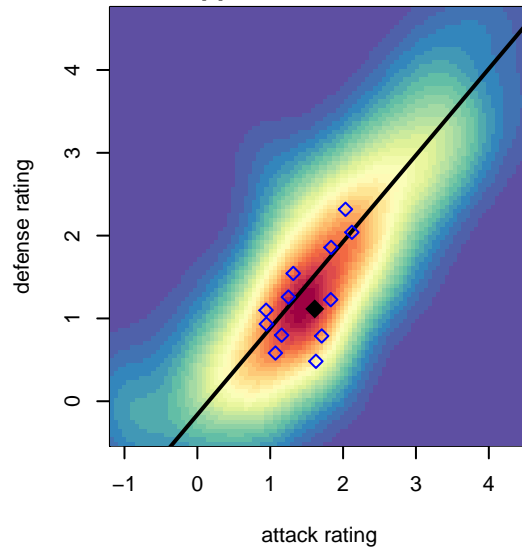

# Thelo Chaos G99

Thelo United Futbol  
Milwaukie, OR  
G99 total strength=1193  
attack=5.01 defense=3.05

alt names used:  
TUF Chaos  
Thelo Chaos  
THELO UNITED FC CHAOS (OR)

Venues played:  
2014 Clash At the Border Silver/Bronze U15  
2014 Beaverton Cup GU15 Silver  
2014 Oswego Nike Cup Silver U15

**attack and defense variance (black dot)  
relative to other teams  
and top 10 in region**

**attack and defense rating  
relative to others at age  
and all opponents in last 13 months**

**attack and defense rating  
relative to others at age  
and all opponents in last 13 months**

**Performance relative to 13 month average**

**Performance relative to 13 month average**

Distribution of opponents  
 Red = Lose zone, Blue = Win zone, Green = Even  
 Black line separates win/lose zones